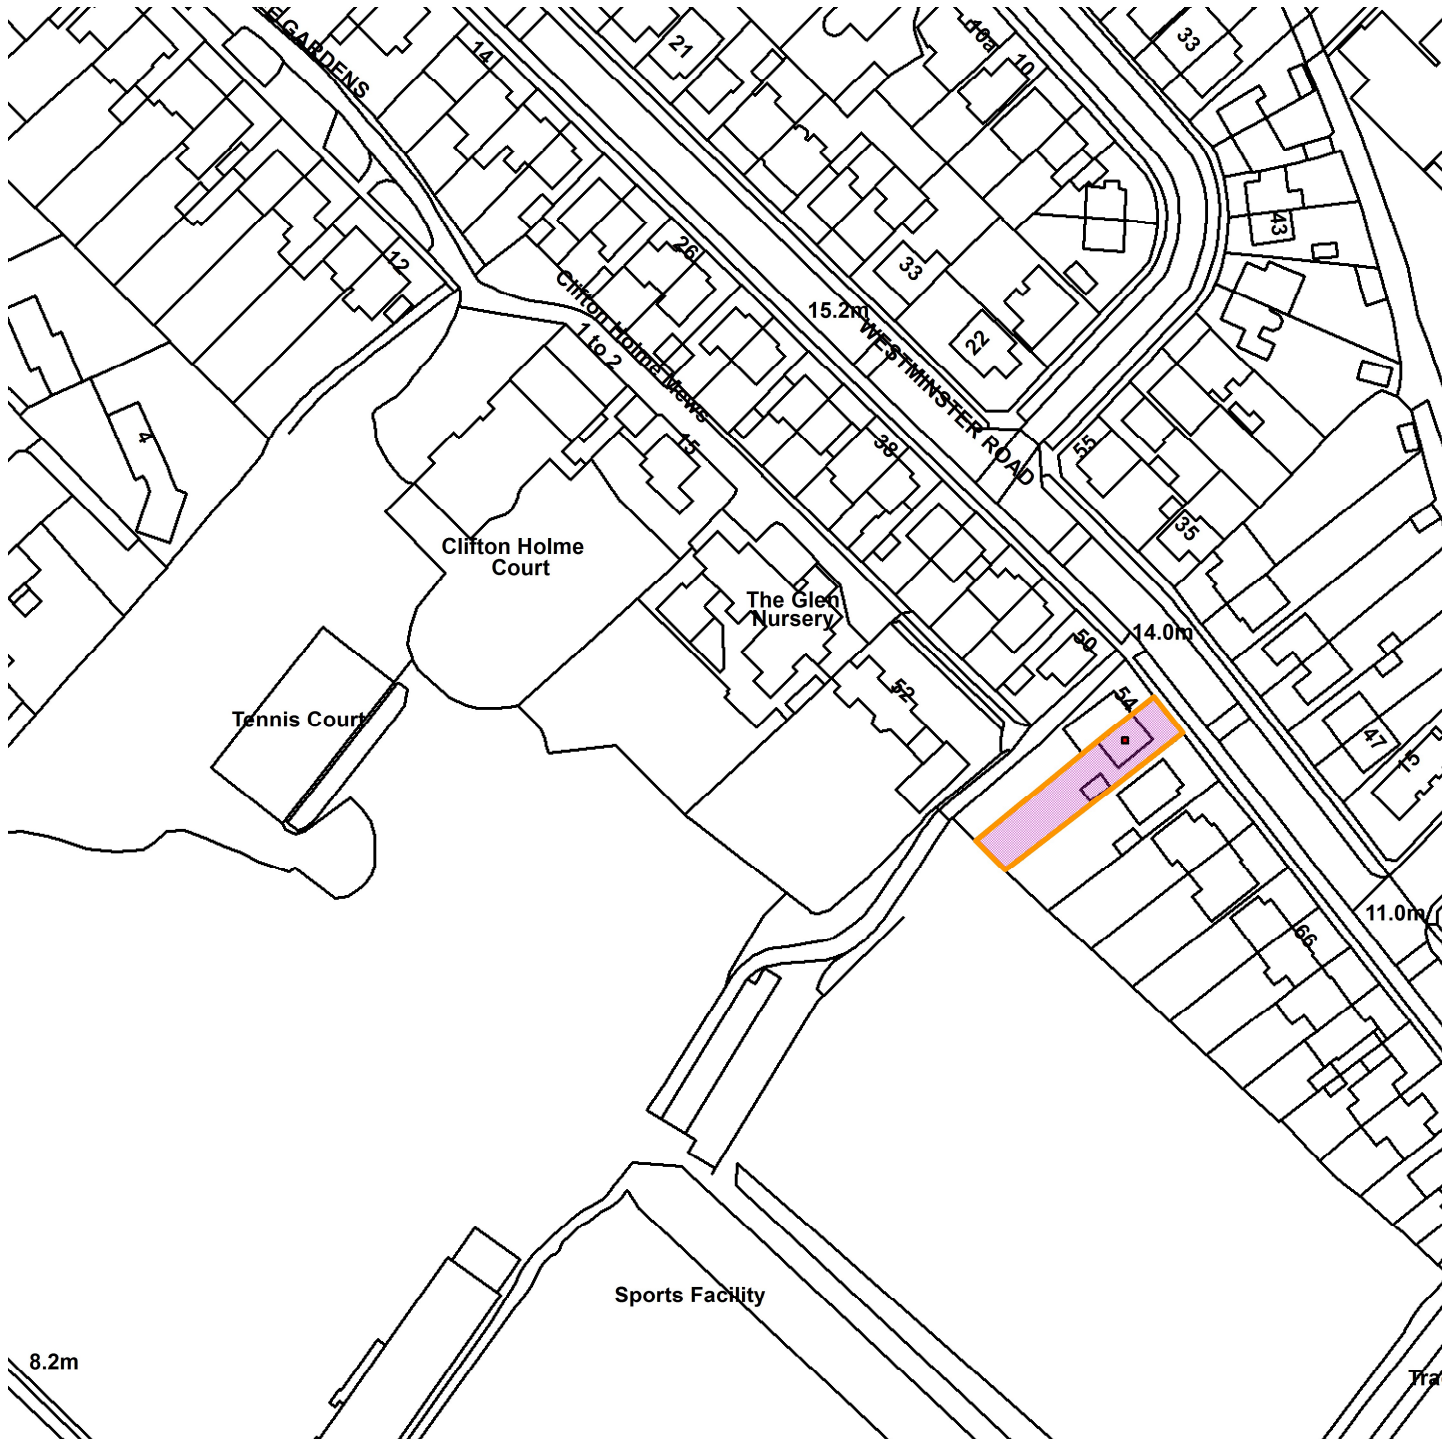

56 Westminster Road, York YO30 6LY

22/01631/FUL

GIS by ESRI (UK)

Scale : 1:1428

Reproduced from the Ordnance Survey map with the permission of the Controller of Her Majesty's Stationery Office © Crown Copyright 2000.

Unauthorised reproduction infringes Crown Copyright and may lead to prosecution or civil proceedings.

Produced using ESRI (UK)'s MapExplorer 2.0 - <http://www.esriuk.com>

Organisation	City of York Council
Department	Directorate of Place
Comments	Site Location Plan
Date	26 October 2022
SLA Number	Not Set